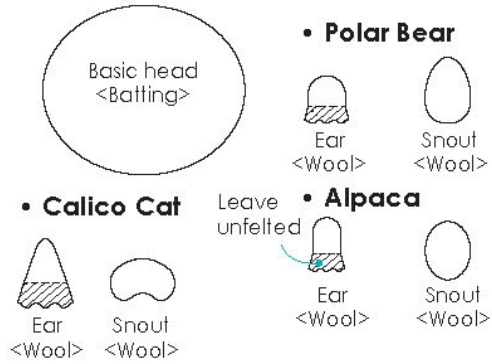

ACTUAL SIZE PATTERN PIECES